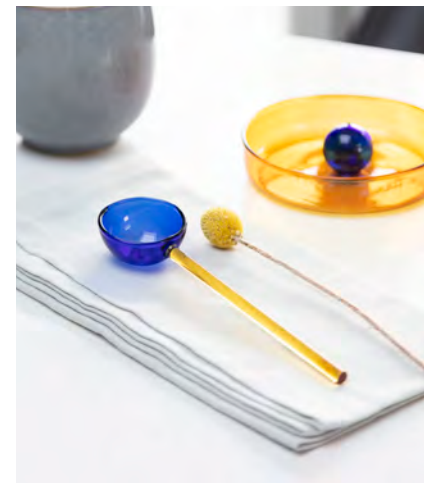

DIMENSIONS 5.9 x 0.6 inches | 150 x 15 mm

COLORLAB